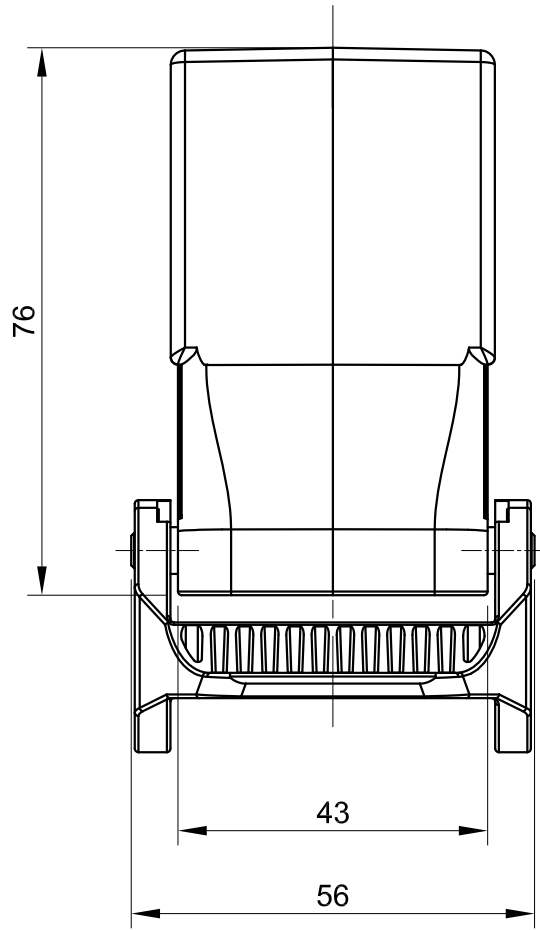

1 2 3 4 5 6

A

B

C

D

A

B

C

D

 All Dimensions in mm Original Size DIN A4	Date 2019-05-12	Drawing No. TC8015519	Rev. A00	Scale 1:1
	Part No. 10 11 024 1023	Created by Shuxu Huang	Checked by Yiyi Luo	Page 1/1
 InKonn® InKonn (Suzhou) Electric Technology Co.,Ltd.				
Type Name HB24-HTE-DL-M32				

1 2 3 4 5 6