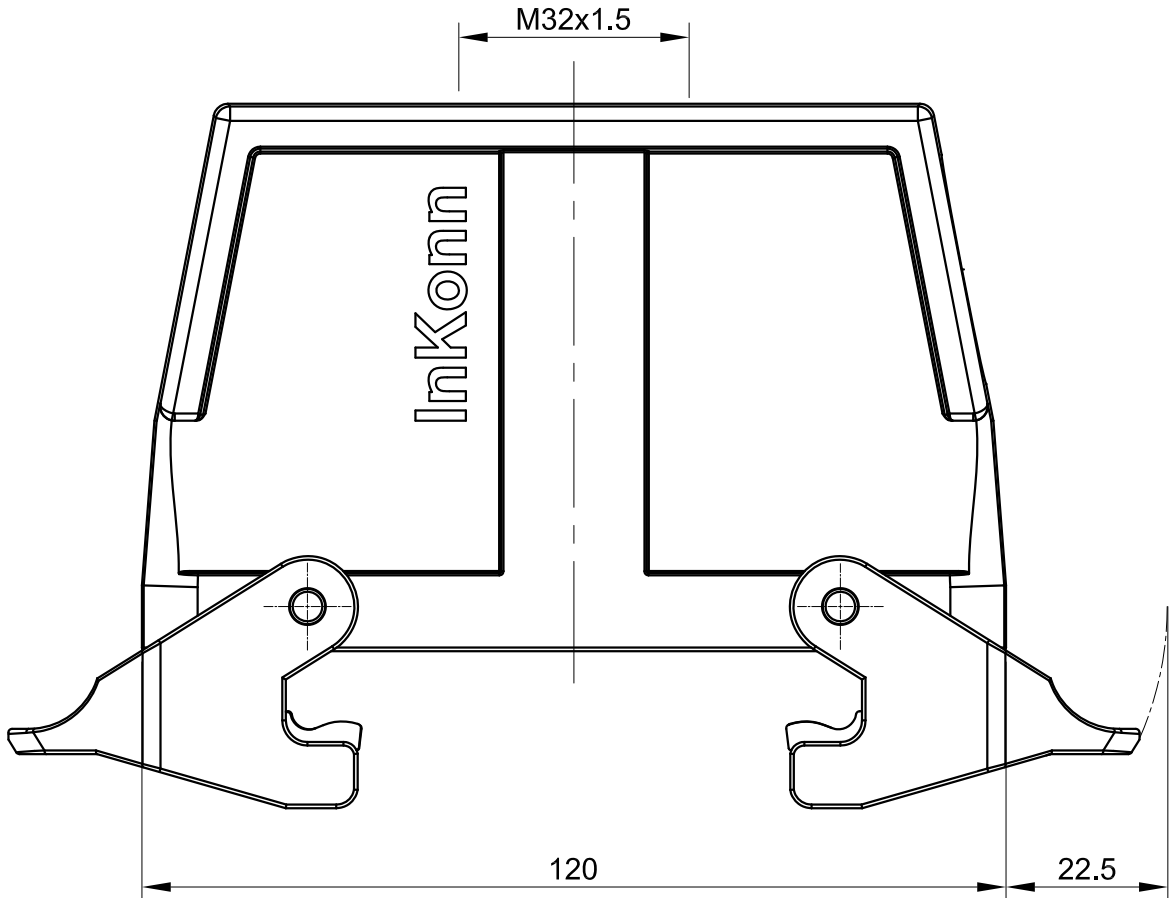

D

 All Dimensions in mm Original Size DIN A4	Date 2019-05-12	Drawing No. TC8015519	Rev. A00	Scale 1:1
	Part No. 10 11 024 1023	Created by Shuxu Huang	Checked by Yiyi Luo	Page 1/1
 InKonn® InKonn (Suzhou) Electric Technology Co.,Ltd.				
Type Name HB24-HTE-DL-M32				

1 2 3 4 5 6